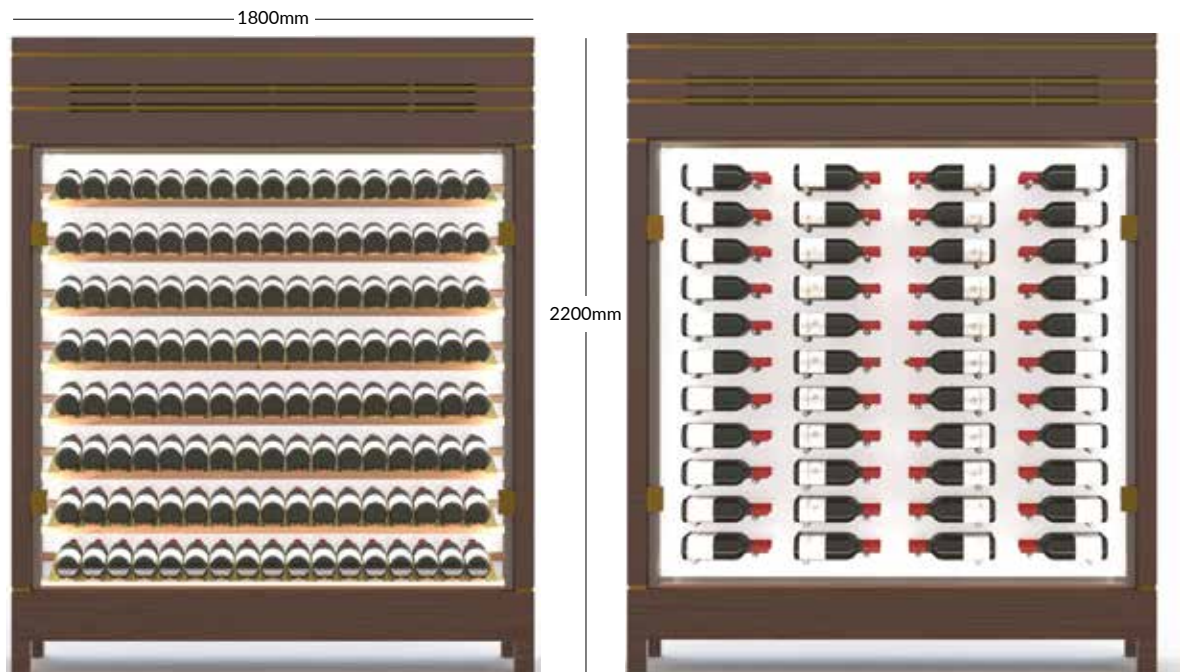

## Soho 1200

Capacity

88 bottles on shelves or

99 bottles on display pegs

Double doors

Approximate unladen weight – 470kg

## Soho 1800

Capacity

136 bottles on shelves or

132 bottles on display pegs

Double doors

Approximate unladen weight – 660kg

# SOHO *details*

The Soho is available in three sizes with a choice of standard design finishes, storage methods and trims to fit a wide range of interior styles.

Special finishes are available to create your own individual specification subject to request and special order terms. We can tailor your Soho to blend in subtly with your existing interior décor, or provide you with a stand out piece that really makes a statement. The choice is yours.