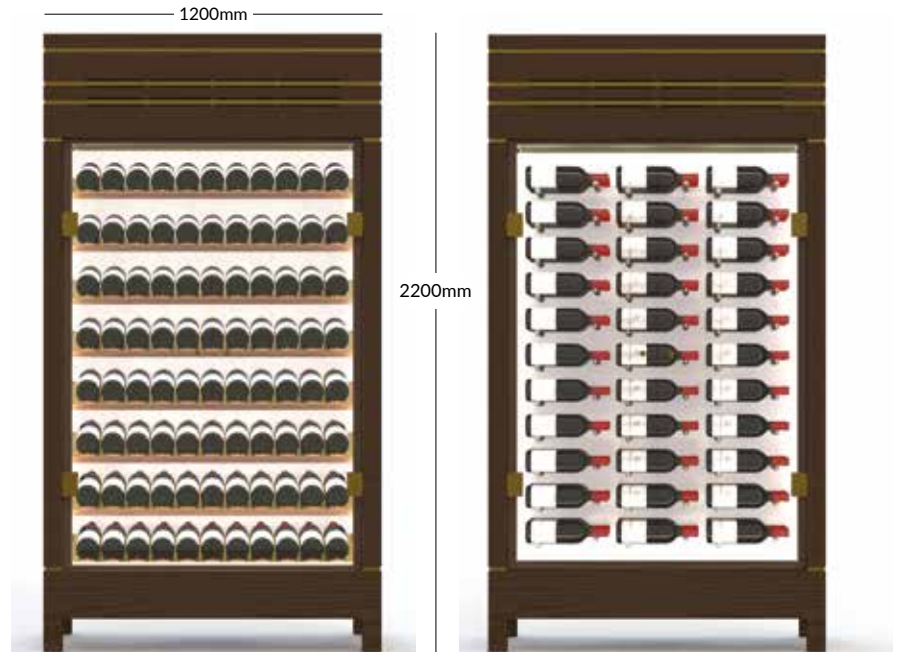

## Soho 1200

Capacity

88 bottles on shelves or

99 bottles on display pegs

Double doors

Approximate unladen weight – 470kg

## Soho 1800

Capacity

136 bottles on shelves or

132 bottles on display pegs

Double doors

Approximate unladen weight – 660kg

# SOHO *details*

The Soho is available in three sizes with a choice of standard design finishes, storage methods and trims to fit a wide range of interior styles.

Special finishes are available to create your own individual specification subject to request and special order terms. We can tailor your Soho to blend in subtly with your existing interior décor, or provide you with a stand out piece that really makes a statement. The choice is yours.