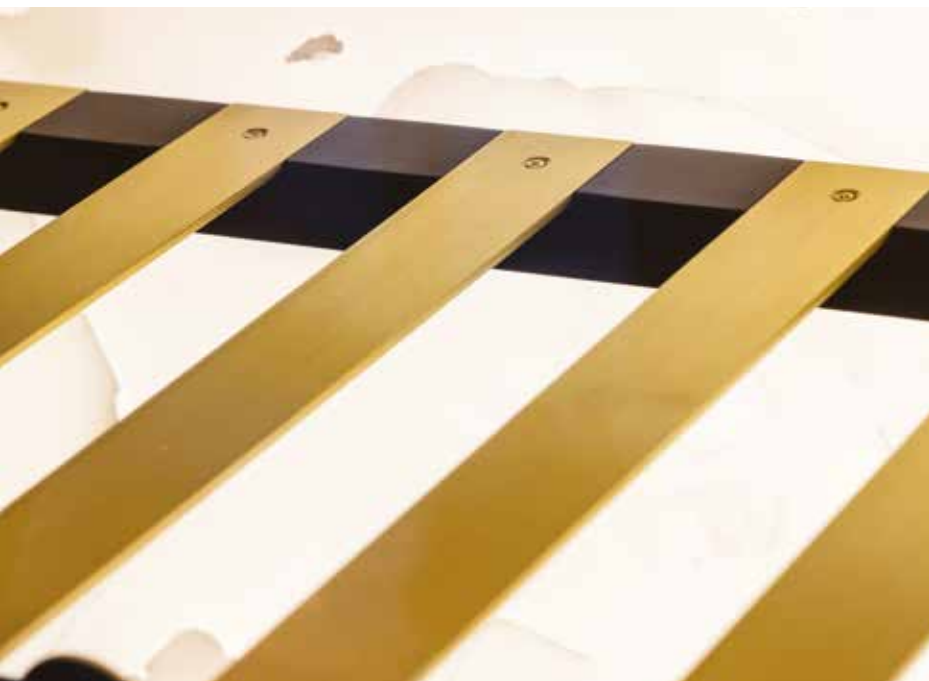

## Back Panel Options

Textured Stainless Steel

Backlit Faux Onyx

Textured Champagne  
Bronze

## Trim Finishes

The metal embellishments feature as a band on the body of the cabinet and on metal details.

Brushed Stainless Steel

Polished Stainless Steel

Brushed Brass

Shelf finishes to match  
your chosen trim and  
body finish

## Peg, Hinges and Knob Finishes

Either Brushed Stainless Steel or Brushed Brass

Diamond-cut  
knurled handle,  
stainless steel

Diamond-cut  
knurled handle,  
brass

To find out more about the unique Soho wine cabinet, and to talk about your wine storage requirements, please call us on 0203 815 3329, or email [info@spiralcellars.com](mailto:info@spiralcellars.com)