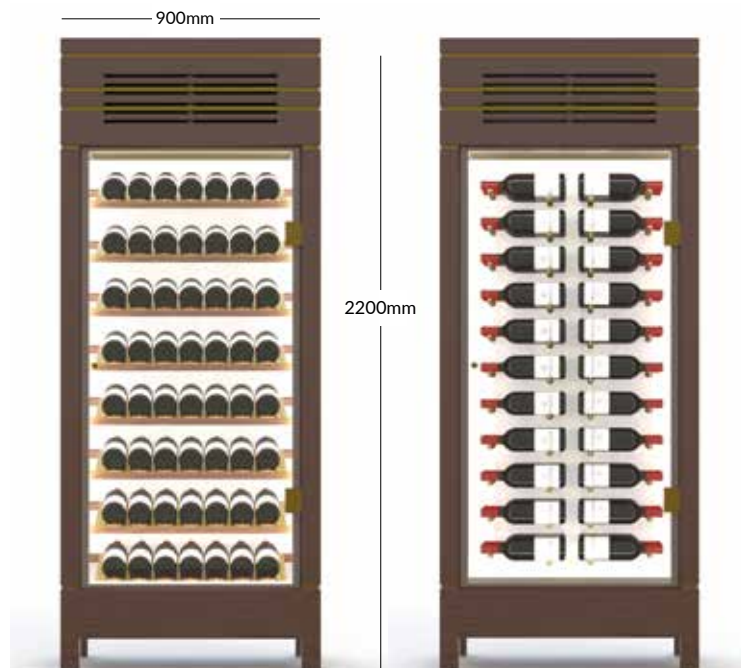

Soho 900

Capacity

56 bottles on shelves or

66 bottles on display pegs

Single door, configured for
left or right-hand opening

Approximate unladen weight – 380kg

Our experienced installation team will deliver and assemble your Soho in your desired location, taking no more than a few hours.

We recommend you position your Soho wine cabinet in a room with a minimum height of 2.4m, with a minimum area of 40 cubic metres, with good air flow above and in front and free of obstructions. Its adjustable feet allow for minor changes in floor level, and when fully stocked it will be heavy, so please ensure your floor can take the weight.

Please note, the Soho is designed to store wine at cellaring temperatures not serving temperature. It will not chill below 12° C and is designed to operate between 13-16° degrees subject to room conditions. It is suitable for both long-term wine cellaring and for storing bottles intended for drinking immediately. Room temperature, heating and direct sunlight can all adversely affect your Soho's performance.

Your Soho comes with a one-year warranty and only requires one standard power socket. Annual servicing is recommended to ensure optimum performance.